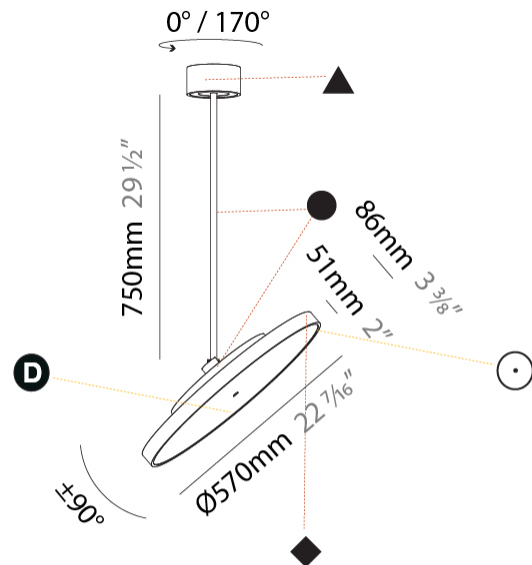

GENERAL

Series: Sign Diva Flex
Subseries: Sign Diva Flex
Partner: Prolicht
Division: Architectural
Installation: Suspension
Product Type: Pendant
Mounting Location: Ceiling
Light Distribution: Adjustable

PHYSICAL

Shape: Round
Diameter (mm): 570
Diameter (in): 22 7/16
Height (mm): 870
Height (in): 34 1/4
Weight (kg): 2.007
Weight (lbs): 4.42
Diffuser: PMMA - Opal / Micro-Prism / Sparkling Secret / Vintage Industrial
Fixture Finish: SSR / BKV / CWI / CRY / HAB / UFT / ITA / RUA / FTG / MYG / LOD / PUS / FRO / FUP / KIA / POP / BLS / SPG / MEY / GOH / CHC / COM / ABZ / JAG / OBR / MOS / ROR
Fixture Material: PMMA / Extruded Aluminum / Steel

ELECTRICAL

Lamp Type: LED (Zhaga Standard)
Input Wattage (W): 58.3
Total Output Wattage (W): 46.9
Dimming: Tri-Mode (Non-Dimming and Phase Dimming (120Vac only) and 0-10V Dimming)
Driver Included: Yes
Driver Location: Integrated
Driver Type: Constant Current - Universal
Driver Class: Class 2
Input Voltage (V): 120 - 277
Constant Current (MA): 350

LED

Color Temperature (°K): 2700 / 3000 / 3500 / 4000
Max. Delivered Lumen (lm): 4439 / 4759 / 4801 / 4899
Nominal Lumen (lm): 6199 / 6646 / 6705 / 6842
CRI: >90 CRI
Lamp Life (hrs): 50000

OPTICAL

Adjustability: Rotational 170°; Tilt 90°

RATINGS AND CERTIFICATIONS

Certified By: Certified for North American Standards
IP rating: IP20