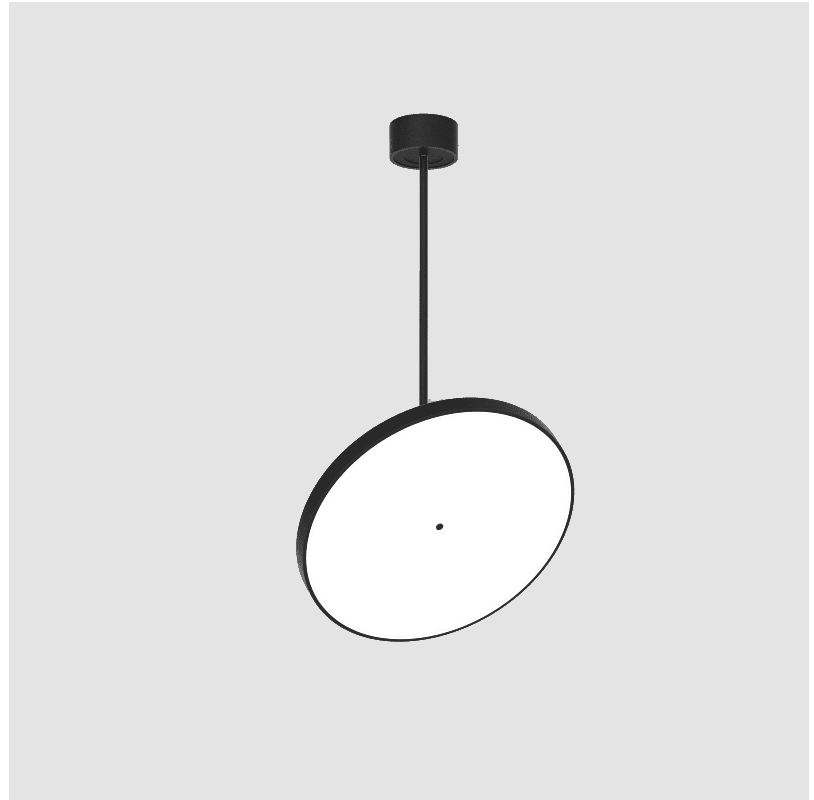

GENERAL

Series: Sign Diva Flex
Subseries: Sign Diva Flex
Partner: Prolicht
Division: Architectural
Installation: Suspension
Product Type: Pendant
Mounting Location: Ceiling
Light Distribution: Adjustable

PHYSICAL

Shape: Round
Diameter (mm): 570
Diameter (in): 22 7/16
Height (mm): 870
Height (in): 34 1/4
Weight (kg): 2.007
Weight (lbs): 4.42
Diffuser: PMMA - Opal / Micro-Prism / Sparkling Secret / Vintage Industrial
Fixture Finish: SSR / BKV / CWI / CRY / HAB / UFT / ITA / RUA / FTG / MYG / LOD / PUS / FRO / FUP / KIA / POP / BLS / SPG / MEY / GOH / CHC / COM / ABZ / JAG / OBR / MOS / ROR
Fixture Material: PMMA / Extruded Aluminum / Steel

ELECTRICAL

Lamp Type: LED (Zhaga Standard)
Input Wattage (W): 58.3
Total Output Wattage (W): 46.9
Dimming: Tri-Mode (Non-Dimming and Phase Dimming (120Vac only) and 0-10V Dimming)
Driver Included: Yes
Driver Location: Integrated
Driver Type: Constant Current - Universal
Driver Class: Class 2
Input Voltage (V): 120 - 277
Constant Current (MA): 350

LED

Color Temperature (°K): 2700 / 3000 / 3500 / 4000
Max. Delivered Lumen (lm): 4439 / 4759 / 4801 / 4899
Nominal Lumen (lm): 6199 / 6646 / 6705 / 6842
CRI: >90 CRI
Lamp Life (hrs): 50000

OPTICAL

Adjustability: Rotational 170°; Tilt 90°

RATINGS AND CERTIFICATIONS

Certified By: Certified for North American Standards
IP rating: IP20